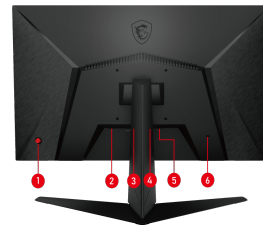

Wide Color Gamut

Game colors and details will look more realistic and refined, to push game immersion to its limits.

Night Vision

See every detail clearly in the dark, helping you find and attack enemies before they notice.

CONNECTIONS

- 1. 5-way joystick navigator
- 2. 1x DC jack
- 3. 2x HDMI (1.4b)
- 4. 1x Display Port (1.2a)
- 5. 1x Earphone out
- 6. 1x Kensington lock